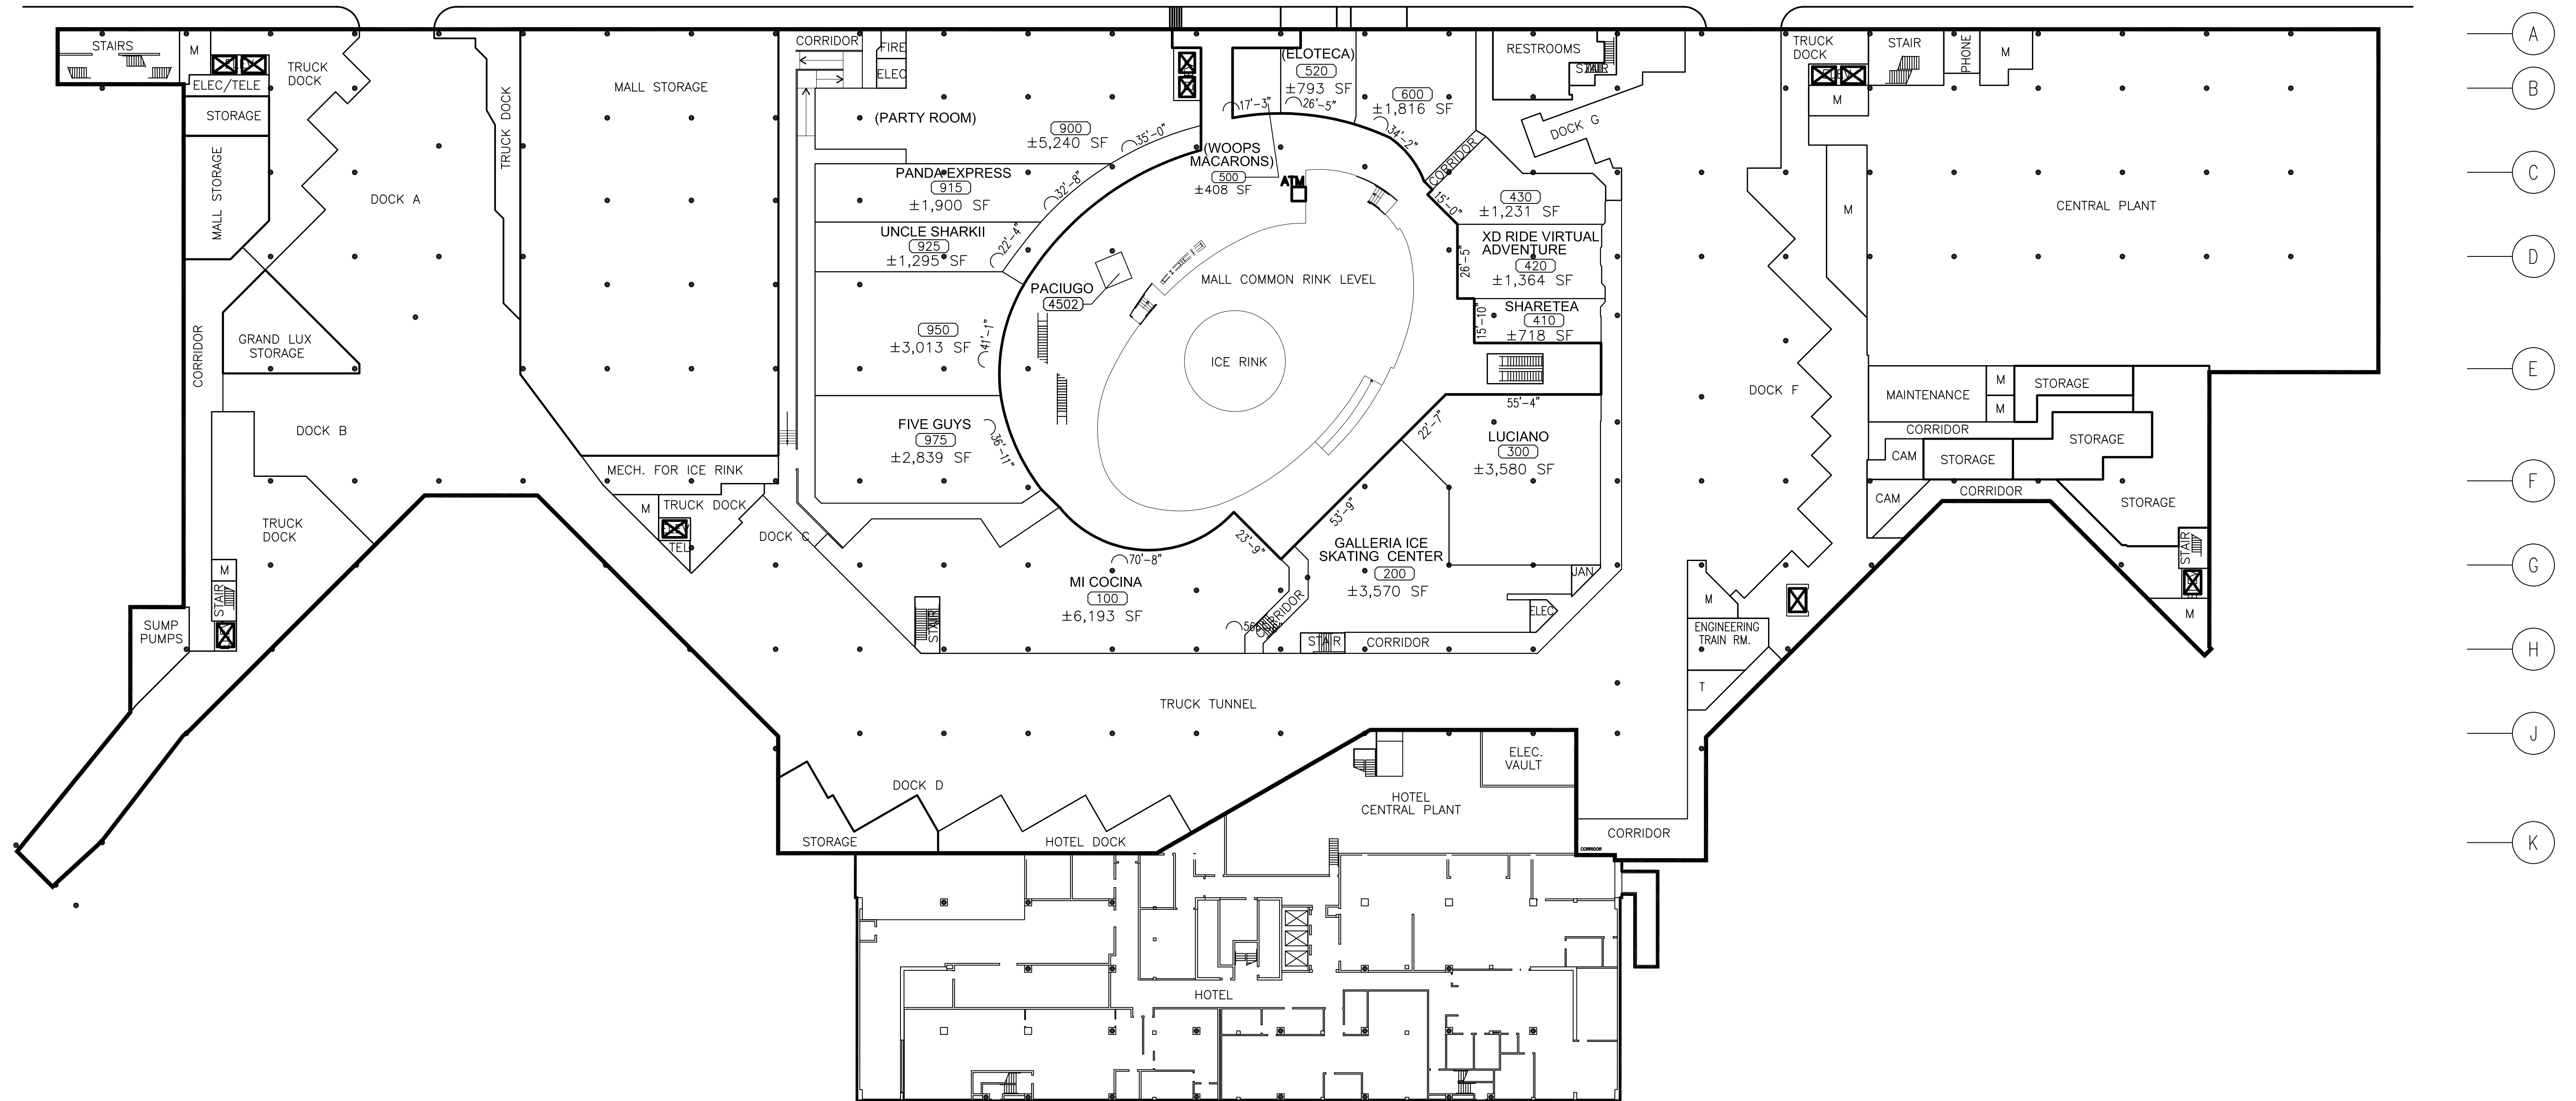

6 7 8 9 10 11 12 13 14 15 16 17 18 19 20 21 22 23 24 25 26 27 28 29 30 31 32 33 34 35 36 37 38 39

Lease Plan – Ice Rink Level

SCALE: 1" = 30' 11-03-23

Galleria Dallas
13350 North Dallas Parkway
Dallas, Texas 75240

**(LEASED AND
OPENING TBA)**

Lease Plan – First Level

SCALE: 1" = 50'

05-06-24

TRADE MARK 

Galleria Dallas
13350 North Dallas Parkway
Dallas, Texas 75240

THIS EXHIBIT IS PROVIDED FOR ILLUSTRATIVE PURPOSES ONLY, AND SHALL NOT BE DEEMED TO BE A WARRANTY, REPRESENTATION OR AGREEMENT BY LANDLORD THAT THE CENTER, COMMON AREAS, BUILDINGS AND/OR STORES WILL BE AS ILLUSTRATED ON THIS EXHIBIT, OR THAT ANY TENANTS WHICH MAY BE REFERENCED ON THIS EXHIBIT WILL AT ANY TIME BE OCCUPANTS OF THE CENTER. LANDLORD RESERVES THE RIGHT TO MODIFY SIZE, CONFIGURATION AND OCCUPANTS OF THE CENTER AT ANY TIME.

(LEASED AND OPENING TBA)

Lease Plan – Second Level 

SCALE: 1" = 50' 05-06-24

TRADE MARK 

Galleria Dallas
 13350 North Dallas Parkway
 Dallas, Texas 75240

THIS EXHIBIT IS PROVIDED FOR ILLUSTRATIVE PURPOSES ONLY, AND SHALL NOT BE DEEMED TO BE A WARRANTY, REPRESENTATION OR AGREEMENT BY LANDLORD THAT THE CENTER, COMMON AREAS, BUILDINGS AND/OR STORES WILL BE AS ILLUSTRATED ON THIS EXHIBIT, OR THAT ANY TENANTS WHICH MAY BE REFERENCED ON THIS EXHIBIT WILL AT ANY TIME BE OCCUPANTS OF THE CENTER. LANDLORD RESERVES THE RIGHT TO MODIFY SIZE, CONFIGURATION AND OCCUPANTS OF THE CENTER AT ANY TIME.

Lease Plan – Third Level 

SCALE: 1" = 50'

05-13-24

TRADEMARK 

Galleria Dallas
13350 North Dallas Parkway
Dallas, Texas 75240

THIS EXHIBIT IS PROVIDED FOR ILLUSTRATIVE PURPOSES ONLY, AND SHALL NOT BE DEEMED TO BE A WARRANTY, REPRESENTATION OR AGREEMENT BY LANDLORD THAT THE CENTER, COMMON AREAS, BUILDINGS AND/OR STORES WILL BE AS ILLUSTRATED ON THIS EXHIBIT, OR THAT ANY TENANTS WHICH MAY BE REFERENCED ON THIS EXHIBIT WILL AT ANY TIME BE OCCUPANTS OF THE CENTER. LANDLORD RESERVES THE RIGHT TO MODIFY SIZE, CONFIGURATION AND OCCUPANTS OF THE CENTER AT ANY TIME.