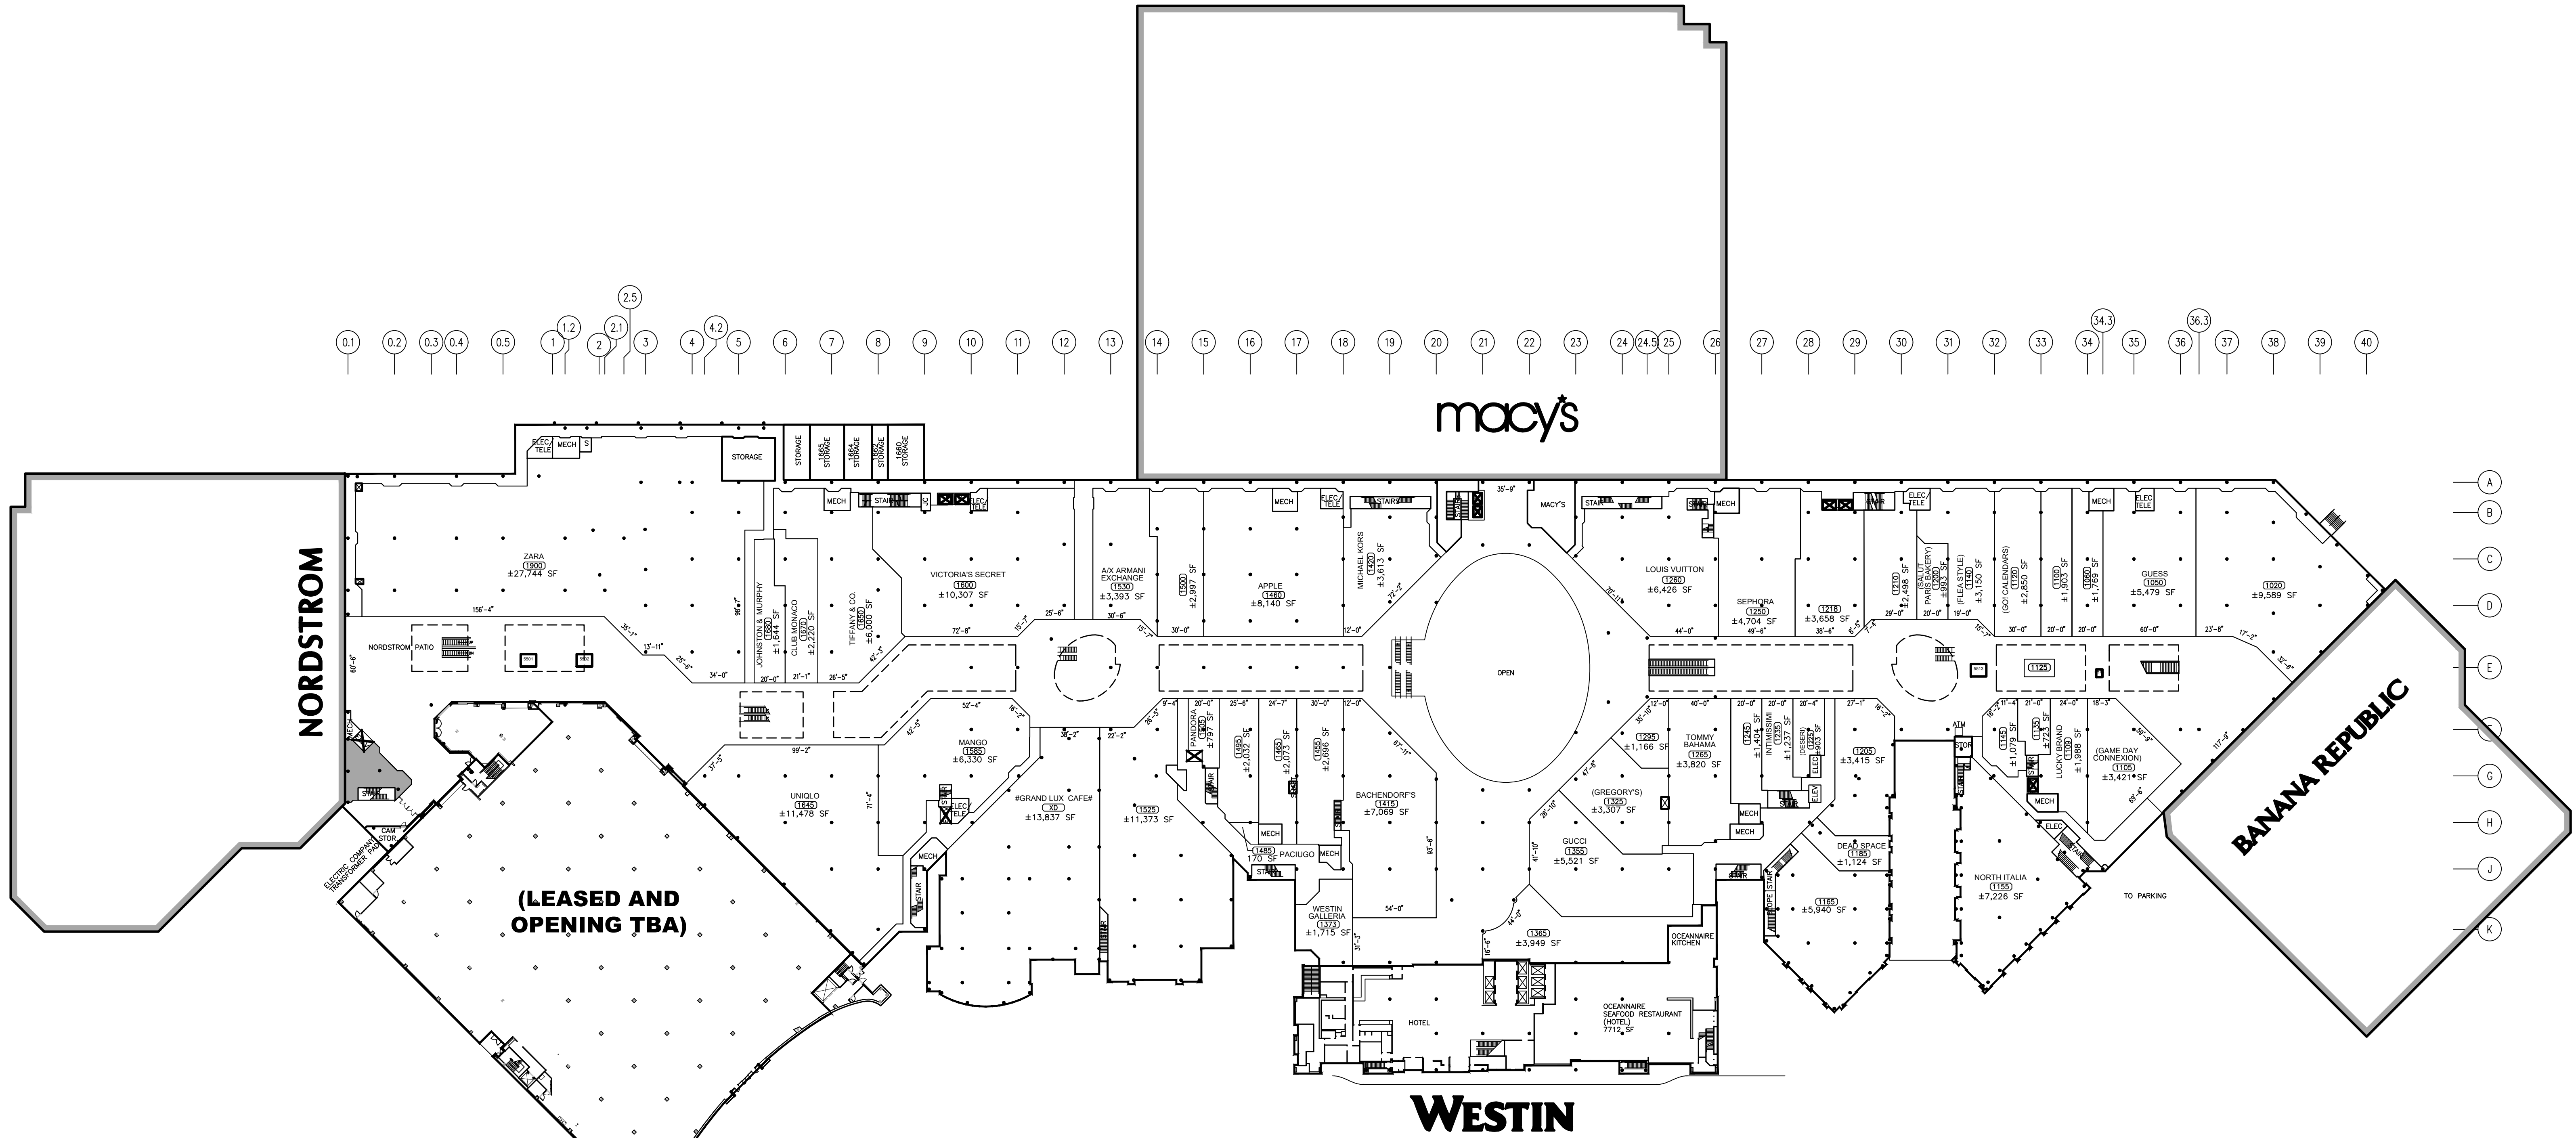

6 7 8 9 10 11 12 13 14 15 16 17 18 19 20 21 22 23 24 25 26 27 28 29 30 31 32 33 34 35 36 37 38 39

Lease Plan – Ice Rink Level

SCALE: 1" = 30' 11-03-23

Galleria Dallas
13350 North Dallas Parkway
Dallas, Texas 75240

**(LEASED AND
OPENING TBA)**

Lease Plan – First Level

SCALE: 1" = 50'

05-06-24

TRADE MARK 

Galleria Dallas
13350 North Dallas Parkway
Dallas, Texas 75240

THIS EXHIBIT IS PROVIDED FOR ILLUSTRATIVE PURPOSES ONLY, AND SHALL NOT BE DEEMED TO BE A WARRANTY, REPRESENTATION OR AGREEMENT BY LANDLORD THAT THE CENTER, COMMON AREAS, BUILDINGS AND/OR STORES WILL BE AS ILLUSTRATED ON THIS EXHIBIT, OR THAT ANY TENANTS WHICH MAY BE REFERENCED ON THIS EXHIBIT WILL AT ANY TIME BE OCCUPANTS OF THE CENTER. LANDLORD RESERVES THE RIGHT TO MODIFY SIZE, CONFIGURATION AND OCCUPANTS OF THE CENTER AT ANY TIME.

(LEASED AND OPENING TBA)

Lease Plan – Second Level 

SCALE: 1" = 50' 05-06-24

TRADE MARK 

Galleria Dallas
 13350 North Dallas Parkway
 Dallas, Texas 75240

THIS EXHIBIT IS PROVIDED FOR ILLUSTRATIVE PURPOSES ONLY, AND SHALL NOT BE DEEMED TO BE A WARRANTY, REPRESENTATION OR AGREEMENT BY LANDLORD THAT THE CENTER, COMMON AREAS, BUILDINGS AND/OR STORES WILL BE AS ILLUSTRATED ON THIS EXHIBIT, OR THAT ANY TENANTS WHICH MAY BE REFERENCED ON THIS EXHIBIT WILL AT ANY TIME BE OCCUPANTS OF THE CENTER. LANDLORD RESERVES THE RIGHT TO MODIFY SIZE, CONFIGURATION AND OCCUPANTS OF THE CENTER AT ANY TIME.

Lease Plan – Third Level 

SCALE: 1" = 50'

05-13-24

TRADEMARK 

Galleria Dallas
13350 North Dallas Parkway
Dallas, Texas 75240

THIS EXHIBIT IS PROVIDED FOR ILLUSTRATIVE PURPOSES ONLY, AND SHALL NOT BE DEEMED TO BE A WARRANTY, REPRESENTATION OR AGREEMENT BY LANDLORD THAT THE CENTER, COMMON AREAS, BUILDINGS AND/OR STORES WILL BE AS ILLUSTRATED ON THIS EXHIBIT, OR THAT ANY TENANTS WHICH MAY BE REFERENCED ON THIS EXHIBIT WILL AT ANY TIME BE OCCUPANTS OF THE CENTER. LANDLORD RESERVES THE RIGHT TO MODIFY SIZE, CONFIGURATION AND OCCUPANTS OF THE CENTER AT ANY TIME.